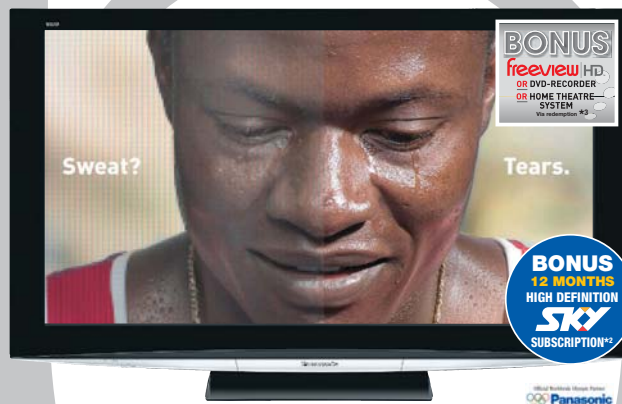

BONUS
6 MONTHS
HIGH DEFINITION
SKY
SUBSCRIPTION**

Panasonic 32" (76cmv) LCD Television \$1566
The premier 32" High Definition VIERA LCD TV offers multiple input options, and delivers high contrast, wide viewing angles at HD resolution (1366x768 pixels) with 100Hz through Motion Picture Pro, Intelligent Scene Controller and more.

BONUS
12 MONTHS
HIGH DEFINITION
SKY
SUBSCRIPTION**

Panasonic 42" (106cmv) Plasma Television \$2217
Get plenty of picture into this 42" TV with 3 HDMI inputs and an SD card slot; then enjoy it all in fluid motion with 24p Playback and ultra high contrast featuring ambient light sensing, at Progressive High Definition resolution (1024x768 pixels).

BONUS
freeview HD
OR DVD-RECORDER
OR HOME THEATRE
SYSTEM
Via redemption. **3

BONUS
6 MONTHS
HIGH DEFINITION
SKY
SUBSCRIPTION**

Panasonic 37" (92cmv) Full HD LCD Television \$2263
Top of the VIERA LCD line, this Full High Definition 37" TV takes high-quality input through three HDMI inputs, and uses every part of Panasonic's V-real technology to return fluid, fast-moving images with fidelity at Full High Definition resolution (1920x1080 pixels).

BONUS
freeview HD
OR DVD-RECORDER
OR HOME THEATRE
SYSTEM
Via redemption. **3

BONUS
12 MONTHS
HIGH DEFINITION
SKY
SUBSCRIPTION**

Panasonic 50" (127cmv) Full HD Plasma Television \$4269
Enjoy full-size widescreen viewing in Full High Definition resolution (1920x1080) with this 50" Plasma model - delivering superb picture quality thanks to extraordinarily deep, rich blacks and a superb collection of imaging technology producing seamless, fluid, true-coloured action.
Panasonic 42" (106cmv) Full HD Plasma Television \$3288