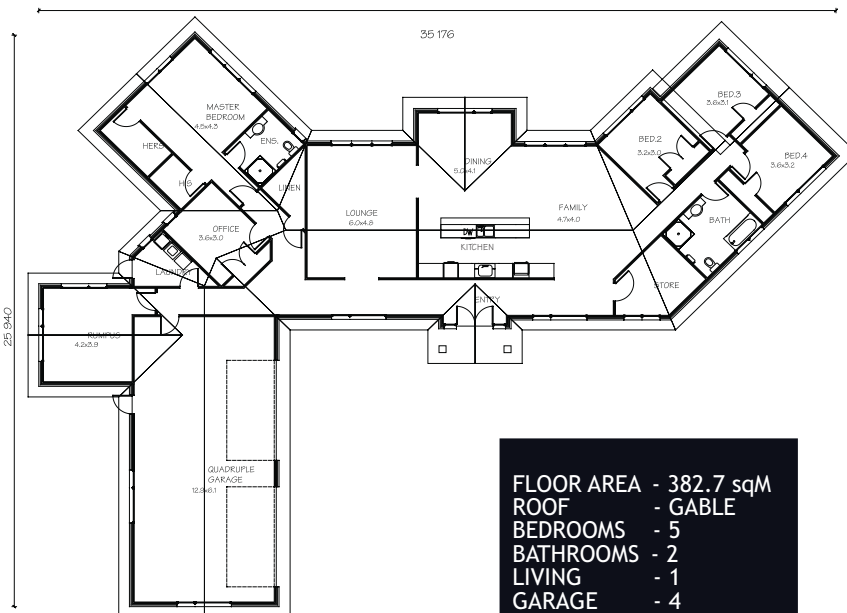

Discovery

© It's a better place you own...

www.goldenhomes.co.nz

**382.7 sqm for just
$345,000 incl GST**
land not included

**Choose from our
plans, your plans or
design and build.**

**Our commitment to you is to
deliver more for less...
GUARANTEED**

- ✓ Double Glazed windows & doors
- ✓ Timber or ZOG 0.75mm gauge/90mm steel frames
- ✓ Brick or ERF plaster finish panel cladding system
- ✓ Gerard Rockport shingle tile or Corona Shake Roof
- ✓ Gib 10mm Ultraline to all walls
- ✓ Gib 13mm Ultraline Plus with pearl coat to ceilings
- ✓ Gib Alto 2 step cove
- ✓ R2.2 Batts to walls
- ✓ R3.6 Batts to ceiling
- ✓ Clearlite Dama Senso toilets with soft close lids
- ✓ Michel Cesar Bullo wall hung china vanities c/w soap dispenser
- ✓ Methven Minimalist tapware
- ✓ Methven Satinjet sliding shower rails
- ✓ HJ Cooper 250 ltr stainless steel hot water cylinder
- ✓ Clearlite Millenium 1.0m x 1.0m showers with anodised doors
- ✓ F&P appliances including double dishdrawers
- ✓ F&P Designer Series water dispensing fridge
- ✓ F&P Designer Series Apex rangehood with black glass
- ✓ Keyless remote control burglar alarm system
- ✓ Electronic control home ventilation system
- ✓ Hard wired smoke detectors
- ✓ Heated mirrors and extractor fans with halogen light
- ✓ Heated ladder towel racks
- ✓ Bathroom fan heaters and vanity lights
- ✓ 50mm thick Kitchen bench tops
- ✓ Undermounted Kitchen sink insert
- ✓ Arborline door and drawer fronts
- ✓ KK11 double pull out rubbish bins
- ✓ Innotech silent self close drawer runner system
- ✓ Pelmet and bulkheads to top of Kitchen cabinets
- ✓ Glass splash back and bench upstands
- ✓ and much much more!

**Now includes
Fisher & Paykel
water dispenser
refrigerator
as standard!**

**All this
for $902 sqm**