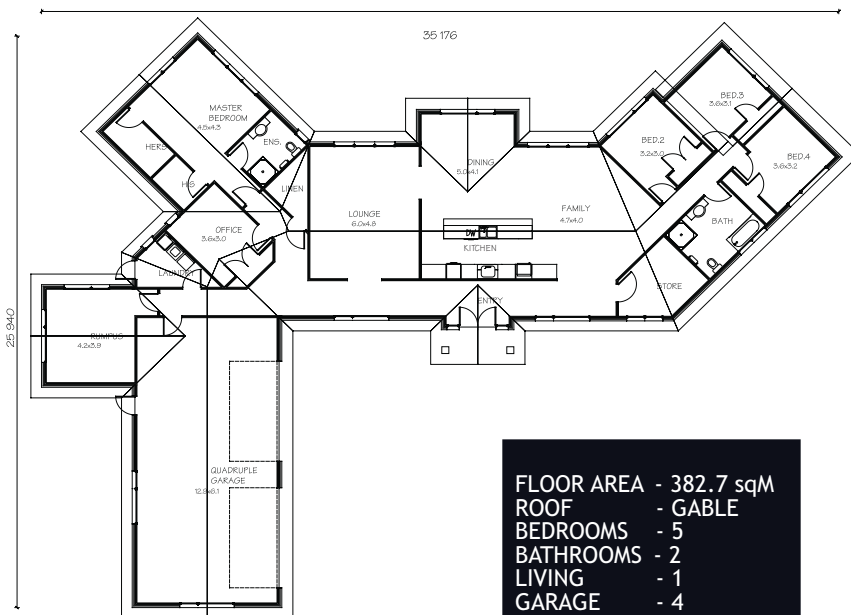

Discovery

© It's a better place you own...

www.goldenhomes.co.nz

**382.7 sqm for just
\$345,000 incl GST**
land not included

**Choose from our
plans, your plans or
design and build.**

**Our commitment to you is to
deliver more for less...
GUARANTEED**